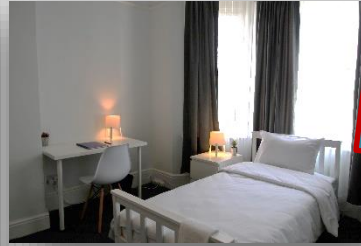

## Lyna Residence

**NEW FOR  
2020**

Centre of English Studies Worthing is able to offer en-suite residential accommodation located about 15 minute's walk from the main adult school and the town centre. A full board meal plan is offered here with breakfast and evening meals being served in the on-site dining room and packed lunches being provided for lunch.

Students will have access to the student lounge with TV, enjoy games nights and cinema evenings and interact with other students staying there. There is free Wi-Fi in the residence and laundry facilities are also provided. There are also attractive gardens where you can sit and relax. Accommodation is en-suite and modern.

#### Price Includes:

- A fully-furnished room with study space and clean linen
- A landscaped garden
- Full board meal plan included
- Free **Wi-Fi**
- Onsite Laundry facilities
- Student Lounge
- Round-the-clock 24-hour maintenance support and security